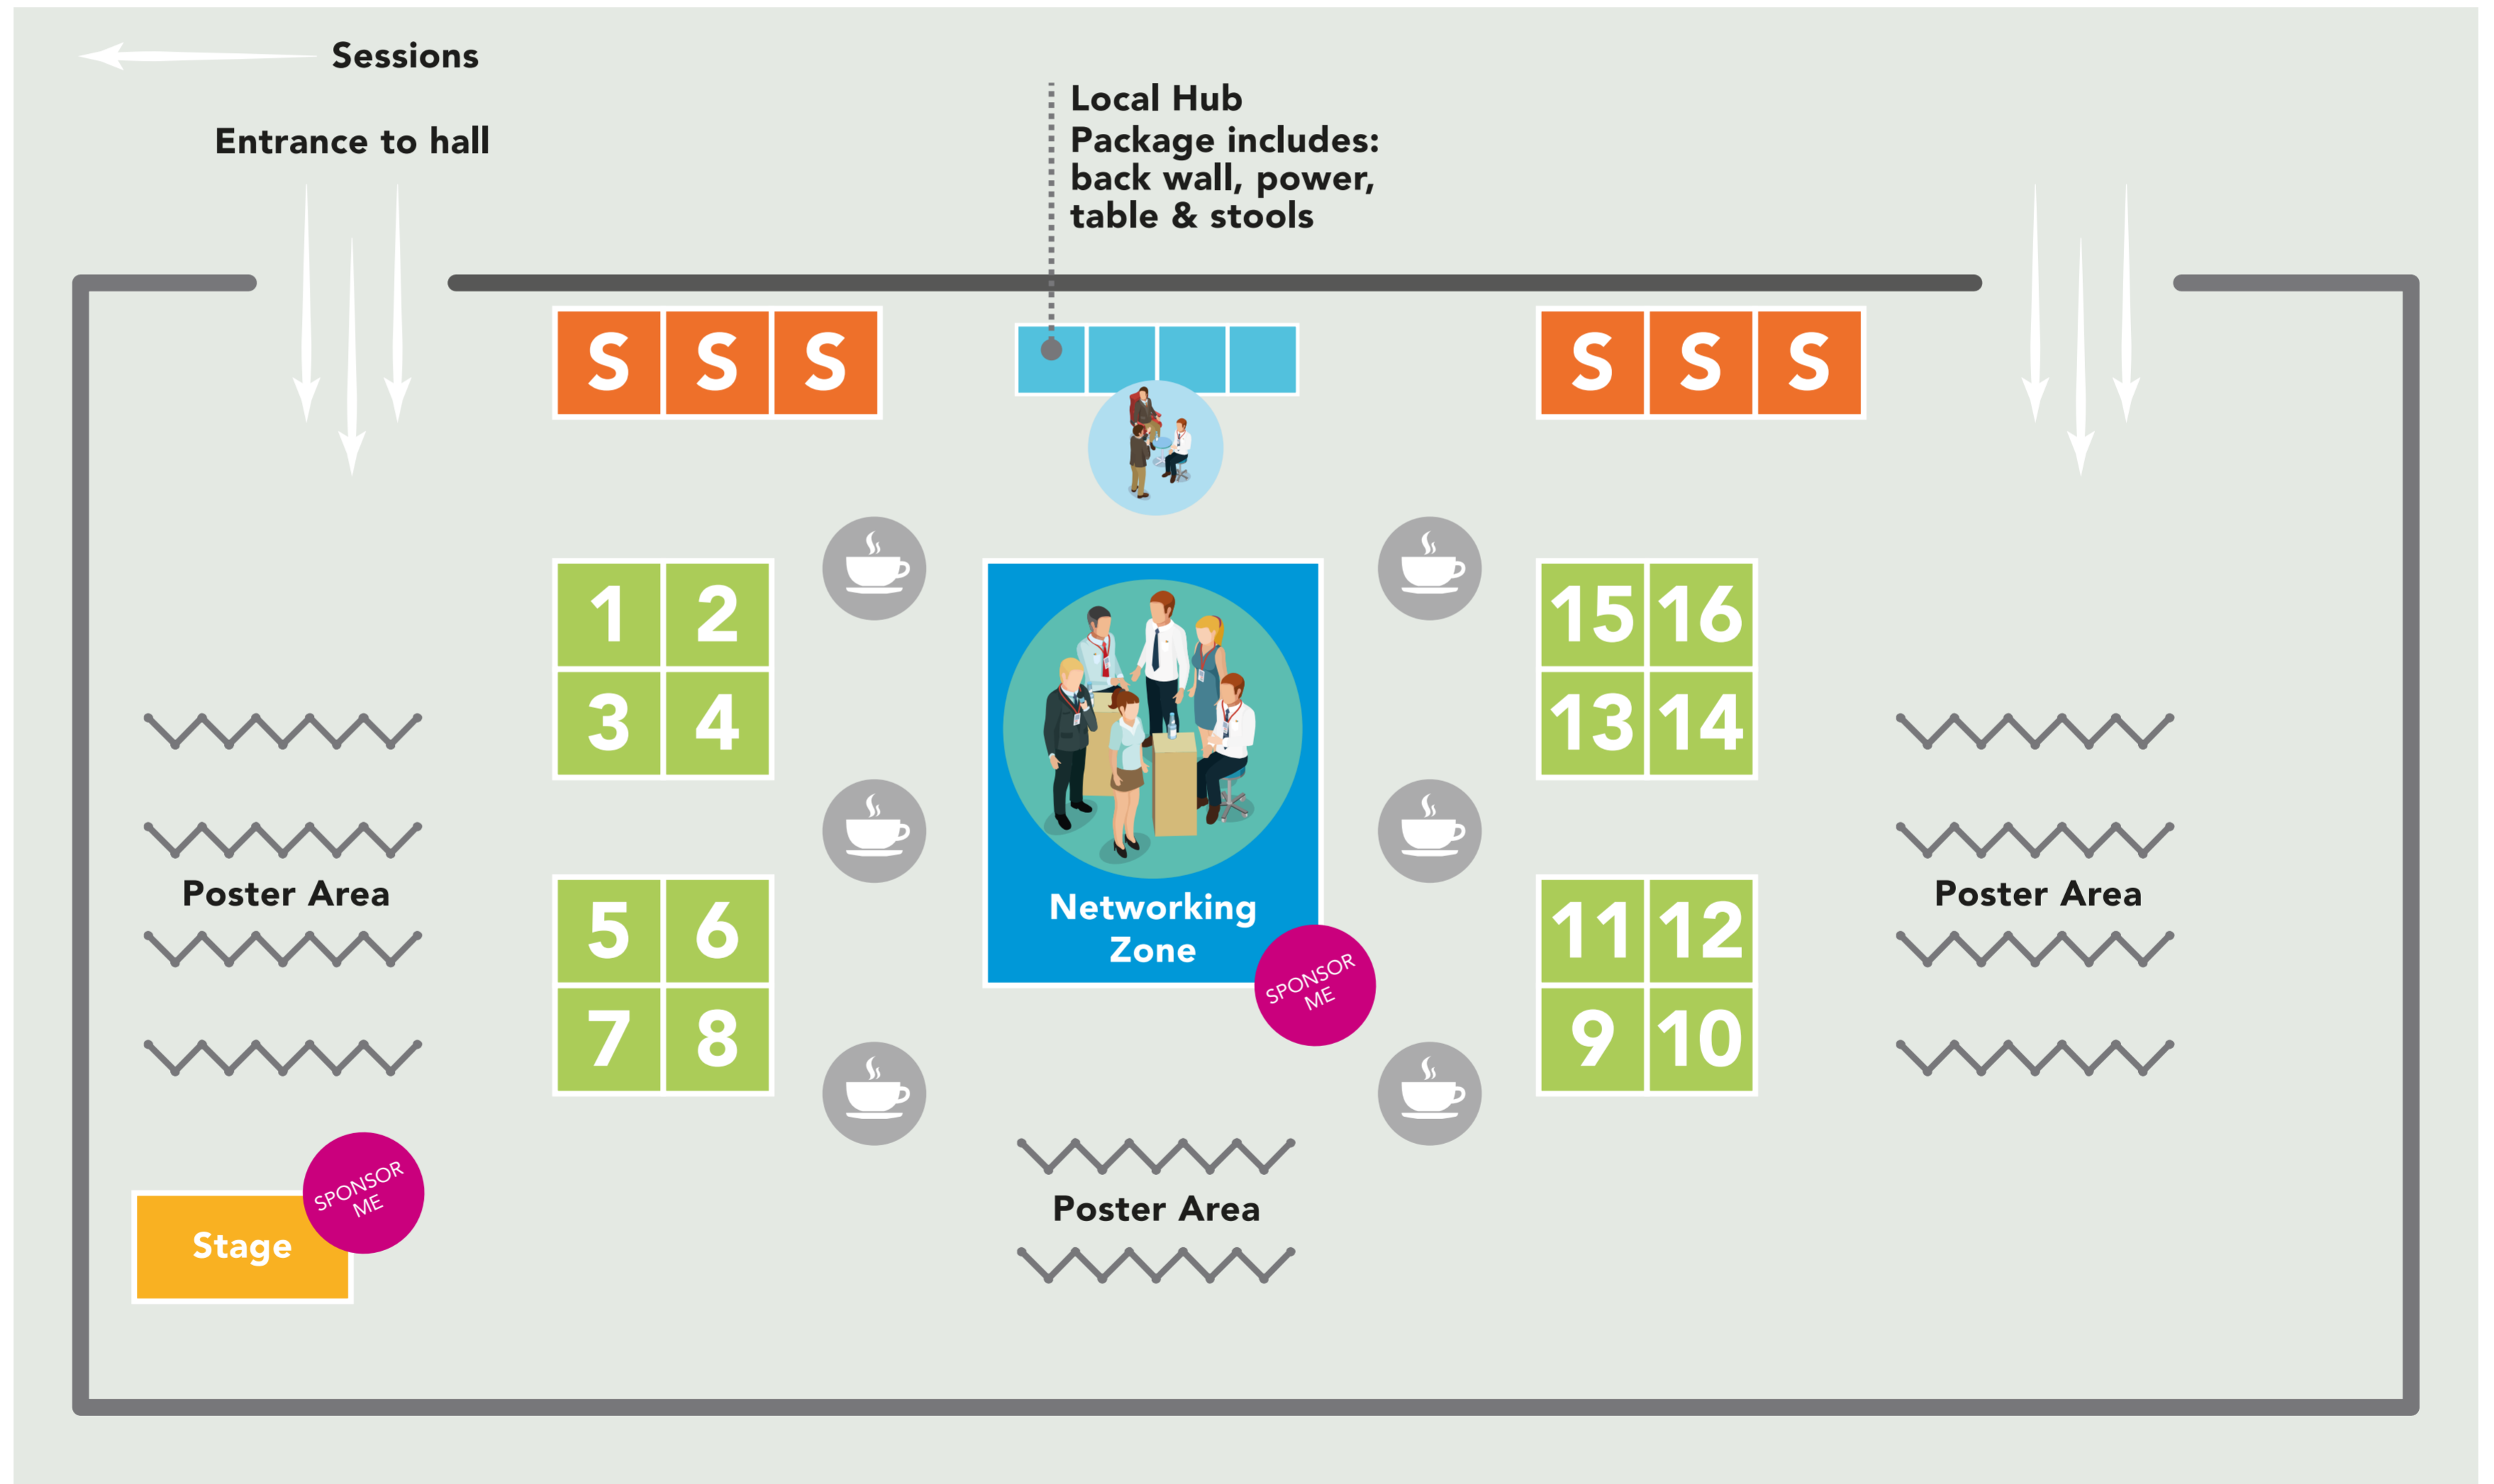

## FLOORPLAN

Exhibition Build Day: Thursday  
Exhibition Open: Friday – Saturday

### KEY

- 3m x 3m shell scheme
- 3m x 3m space only
- 1.5 x 1.5 local hub package
- Catering point
- Stage – Poster presentations

Layout may be subject to change